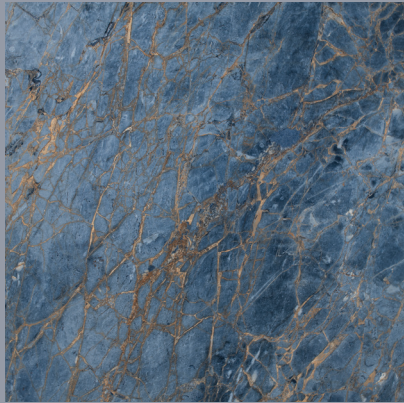

Slabs

Roca

The logo graphic for Roca consists of a white, stylized horizontal bar. The left side of the bar is curved downwards, while the right side is a straight horizontal line.

AGATA 24"x48" - 9 FACES

ATHEA 48"x48" - 9 FACES

CALACATA GOLD 24"x48" - 9 FACES

CALACATA LIGHT 24"x48" - 9 FACES

CALACATA LIGHT 48"x48" - 6 FACES

CARRARA 24"x48" - 11 FACES

CARRARA 48"x48" - 6 FACES

CONCRETE GRAY 48"x48" - 6 FACES

MARBLE LASSA 24"x48" - 6 FACES

MARBLE LASSA 48"x48" - 5 FACES

MARBLE NOUVEAU 48"x48" - 8 FACES

MARBLE PARANA 48"x48" - 11 FACES

SAHARA NOIR 48"x48" - 6 FACES

PANTHEON 48"x48" - 8 FACES