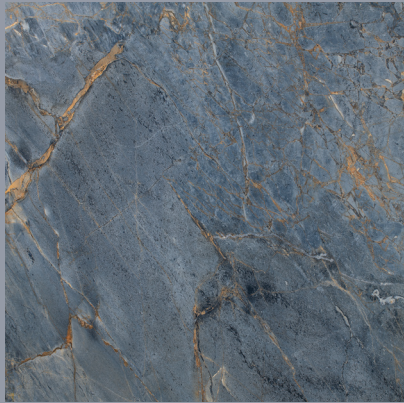

MARBLE NOUVEAU 48"x48" - 8 FACES