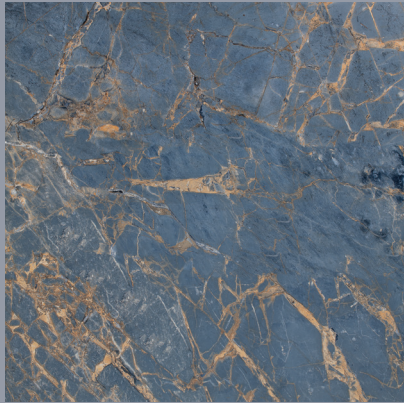

MARBLE NOUVEAU 48"x48" - 8 FACES