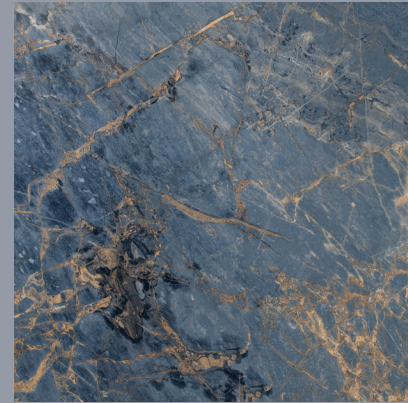

MARBLE NOUVEAU 48"x48" - 8 FACES