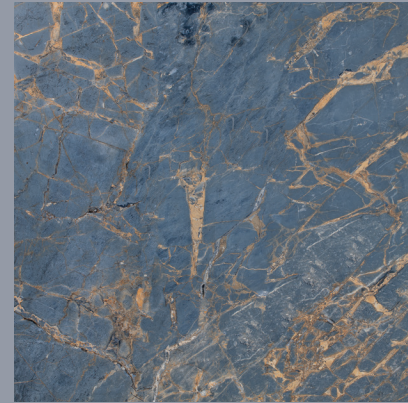

MARBLE NOUVEAU 48"x48" - 8 FACES