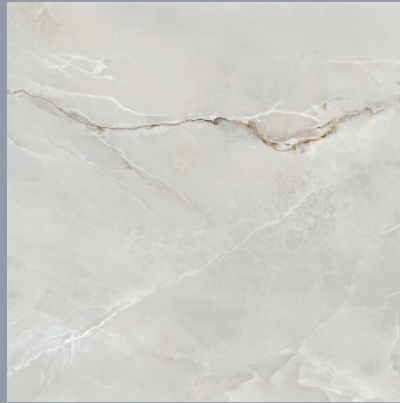

Slabs

Roca

The logo graphic for Roca consists of a white, stylized horizontal bar. The left side of the bar is curved downwards, while the right side is a straight horizontal line.

AGATA 24"x48" - 9 FACES

ATHEA 48"x48" - 9 FACES

CALACATA GOLD 24"x48" - 9 FACES

CALACATA LIGHT 24"x48" - 9 FACES

CALACATA LIGHT 48"x48" - 6 FACES

CARRARA 24"x48" - 11 FACES

CARRARA 48"x48" - 6 FACES

CONCRETE GRAY 48"x48" - 6 FACES