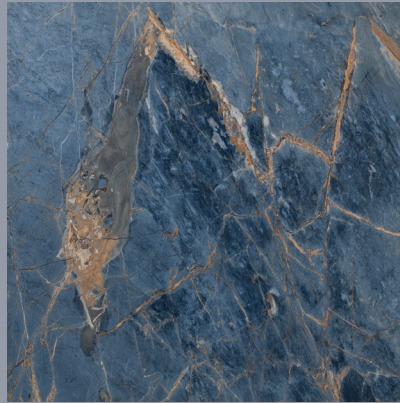

MARBLE NOUVEAU 48"x48" - 8 FACES