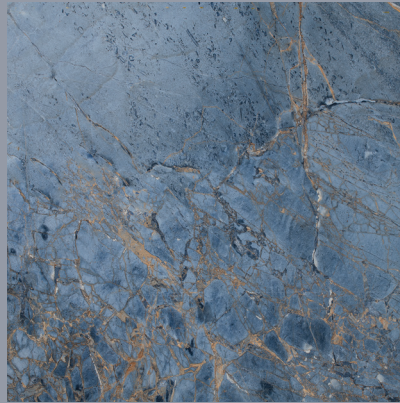

MARBLE NOUVEAU 48"x48" - 8 FACES