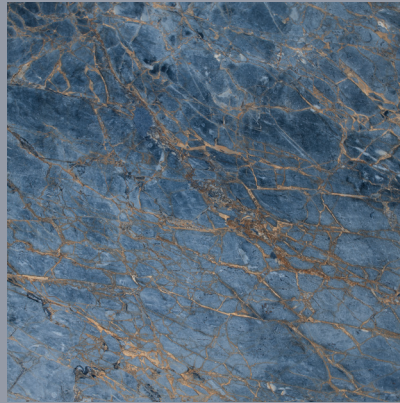

MARBLE NOUVEAU 48"x48" - 8 FACES